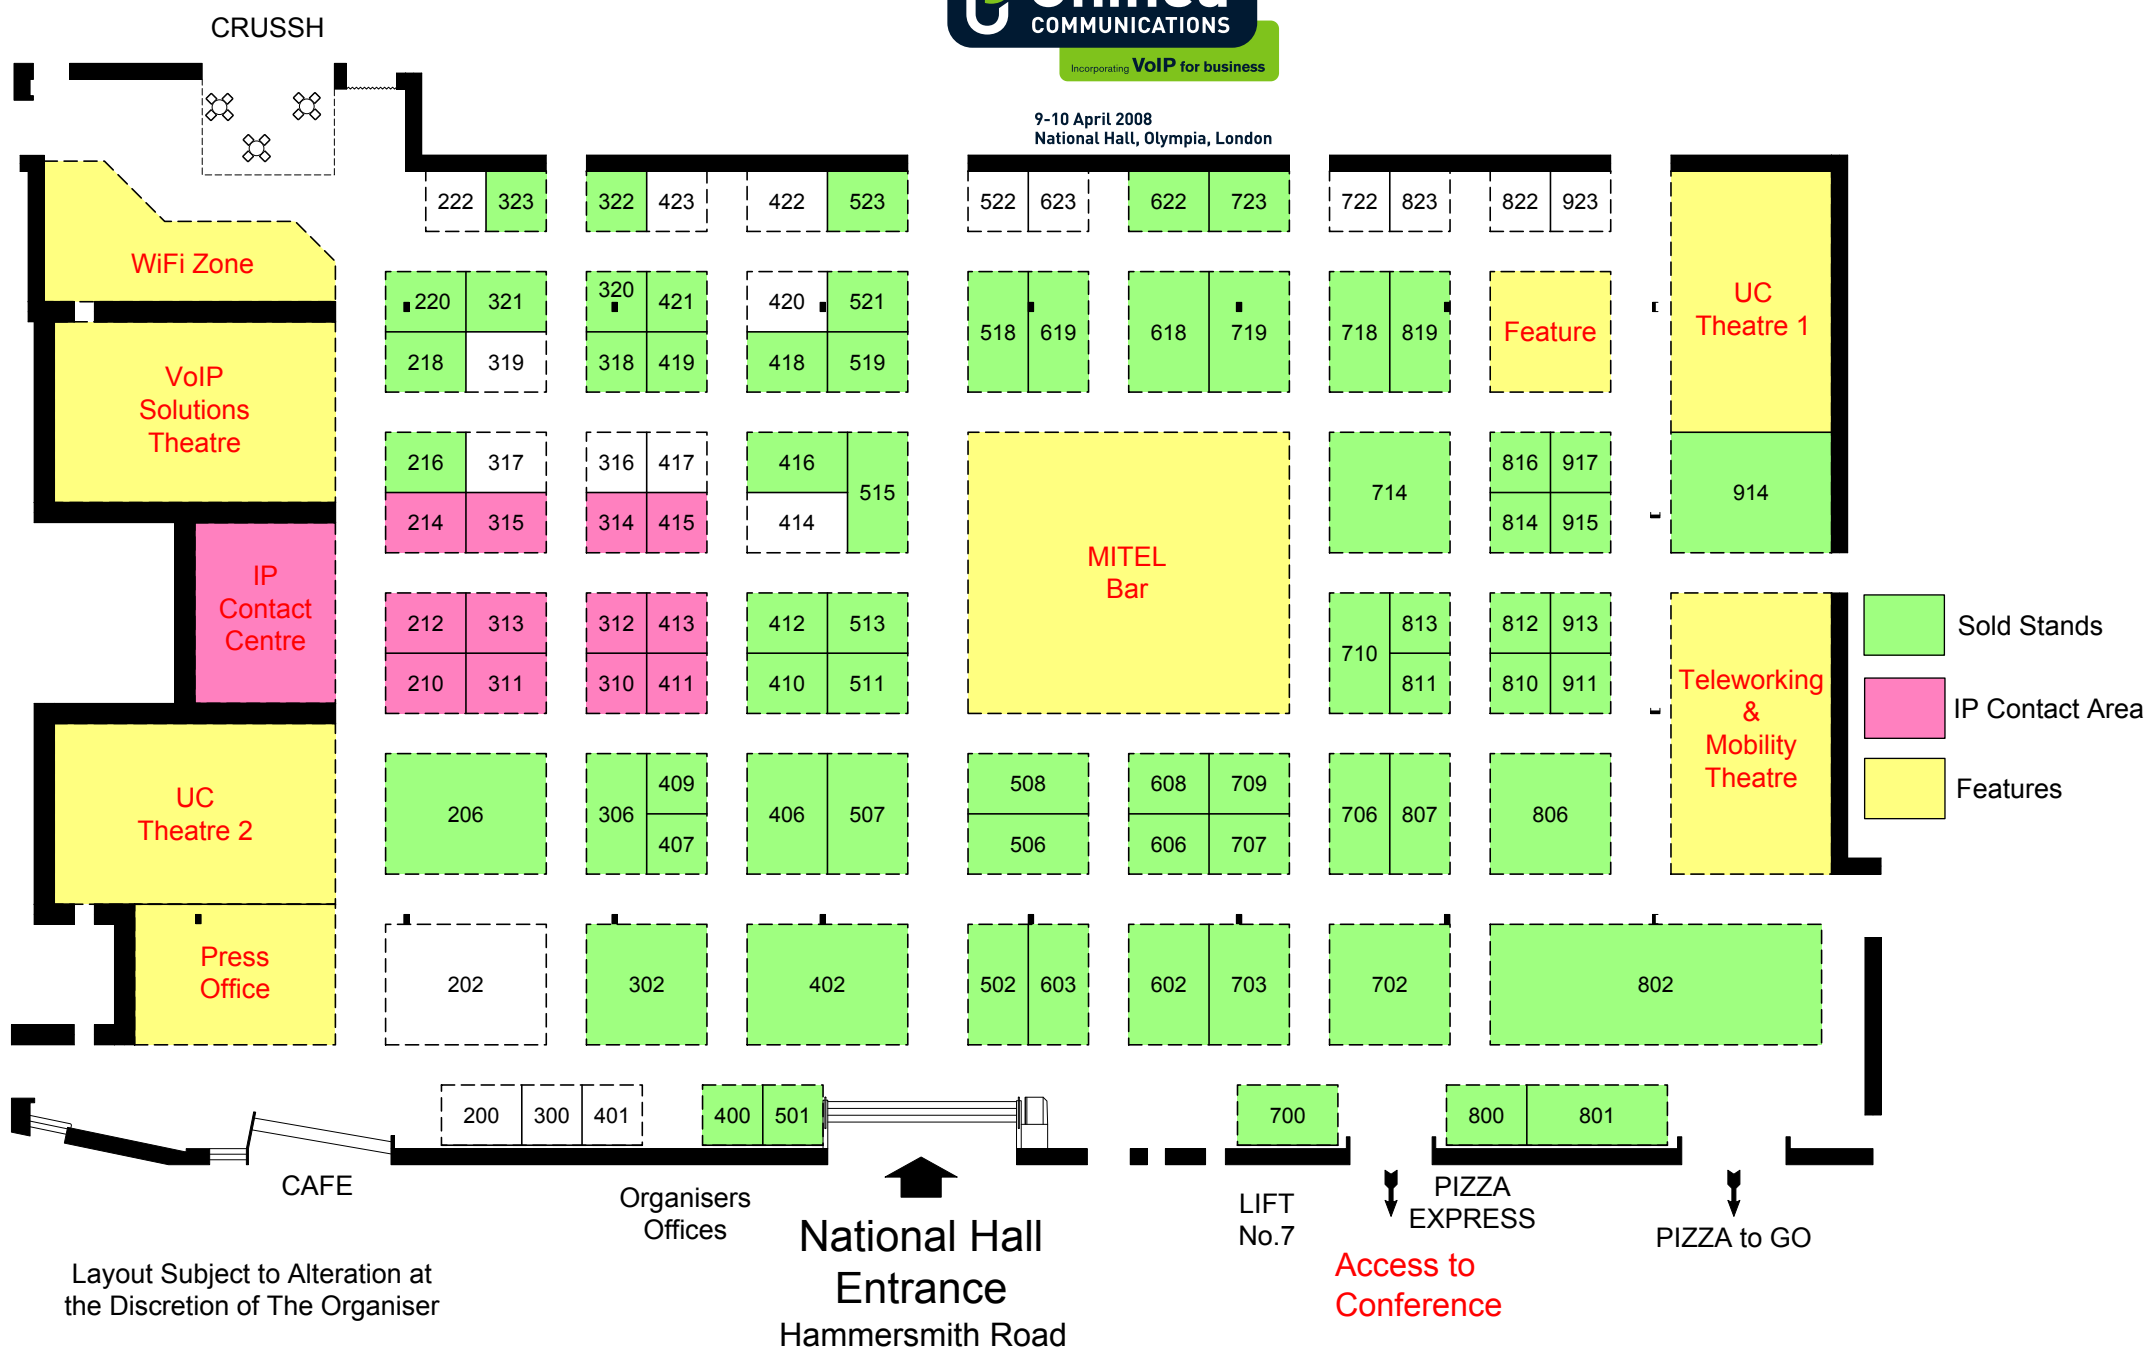

9-10 April 2008  
National Hall, Olympia, London

Layout Subject to Alteration at the Discretion of The Organiser

National Hall  
Entrance  
Hammersmith Road

Access to  
Conference